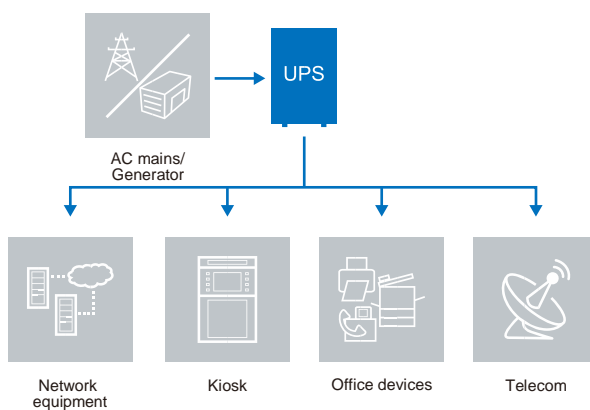

Aviem Power G2

1K/2K/3K/1KL/2KL/3KL

Key Features

- True double-conversion design with high adaptability to harsh mains conditions
- Output power factor 0.9
- DSP design enables precise and reliable control
- Compact size and ideal solution for Kiosk backup power
- High efficiency results in energy saving
- Programmable LCD display
- Recharge to 90% battery capacity within 4 hours • USB HID enables communication without software Typical Application